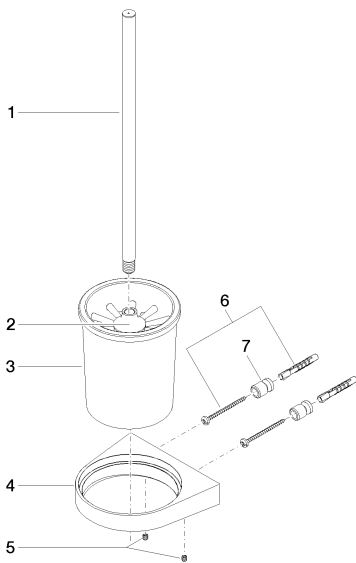

WC - CL.1

Toilet brush set wall-mounted - polished chrome

Article number: 83 900 970-00

- Crystal glass
- Black brush
- Width 5"
- Height 16-3/8"
- 4-3/4" Projection

polished chrome

Dimensional drawing

mm [inches]

All dimensions in mm / inch = mm x 0,0394

WC - CL.1

Toilet brush set wall-mounted - polished chrome

Article number: 83 900 970-00

WC - CL.1

Toilet brush set wall-mounted - polished chrome

Article number: 83 900 970-00

08 18 50 600 90
Brush white -

08 18 50 601 90
Brush black -

08 90 04 008 82
Brush container frosted -

90 20 97 507 00-00
Brush handle - polished
chrome

WC - CL.1

Toilet brush set wall-mounted - polished chrome

Article number: 83 900 970-00

Spare parts list

Number	Item Number	Designation	Number of units
1	90 20 97 507 00-00	Brush handle - polished chrome	1
2	08 18 50 601 90	Brush black -	1
3	08 90 04 008 82	Brush container frosted -	1
4	08 17 97 506-00	holder	1
5	09 31 11 030 90	pin	2
6	05 17 20 801 00 90	accessories	1
7	08 17 20 726 90	holder	2