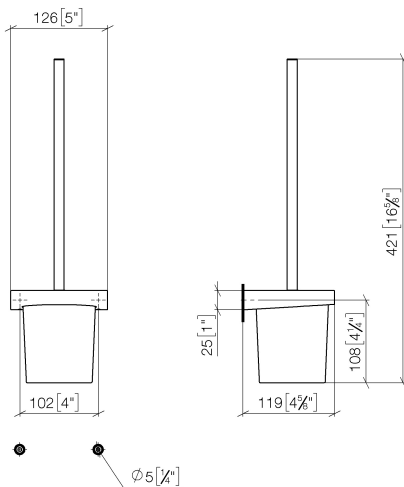

WC - CL.1

Toilet brush set wall-mounted - polished chrome

Article number: 83 900 970-00

- Crystal glass
- Black brush
- Width 5"
- Height 16-3/8"
- 4-3/4" Projection

polished chrome

Dimensional drawing

mm [inches]

All dimensions in mm / inch = mm x 0,0394

WC - CL.1

Toilet brush set wall-mounted - polished chrome

Article number: 83 900 970-00

WC - CL.1

Toilet brush set wall-mounted - polished chrome

Article number: 83 900 970-00